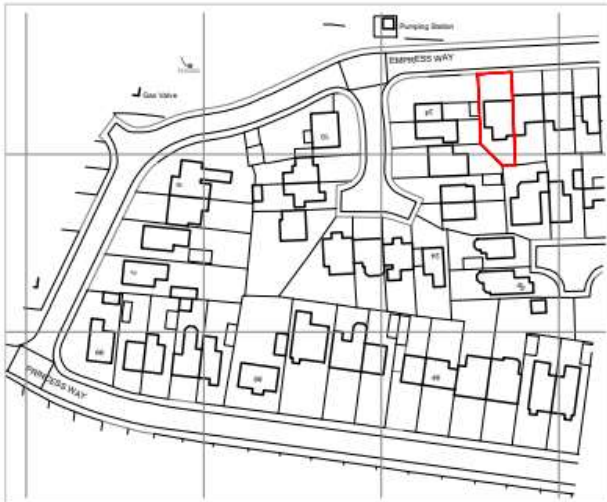

C 36 Empress Way Euxton Chorley PR7 6QB

1:1250 Location Plan

1:500 Site Plan Existing

1:500 Site Plan Proposed