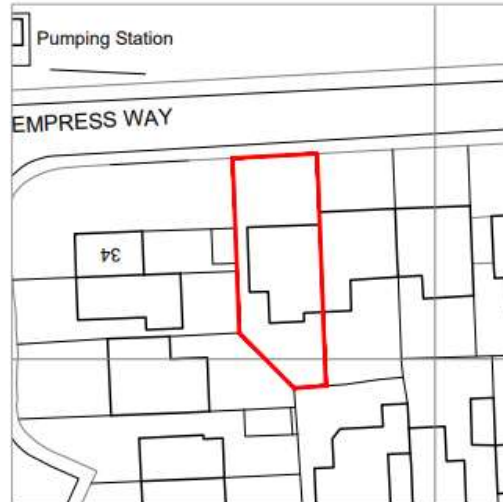

C 36 Empress Way Euxton Chorley PR7 6QB

1:1250 Location Plan

1:500 Site Plan Existing

1:500 Site Plan Proposed