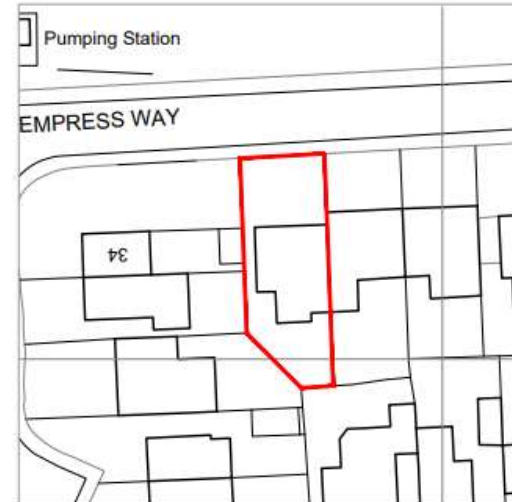

C 36 Empress Way Euxton Chorley PR7 6QB

1:1250 Location Plan

1:500 Site Plan Existing

1:500 Site Plan Proposed